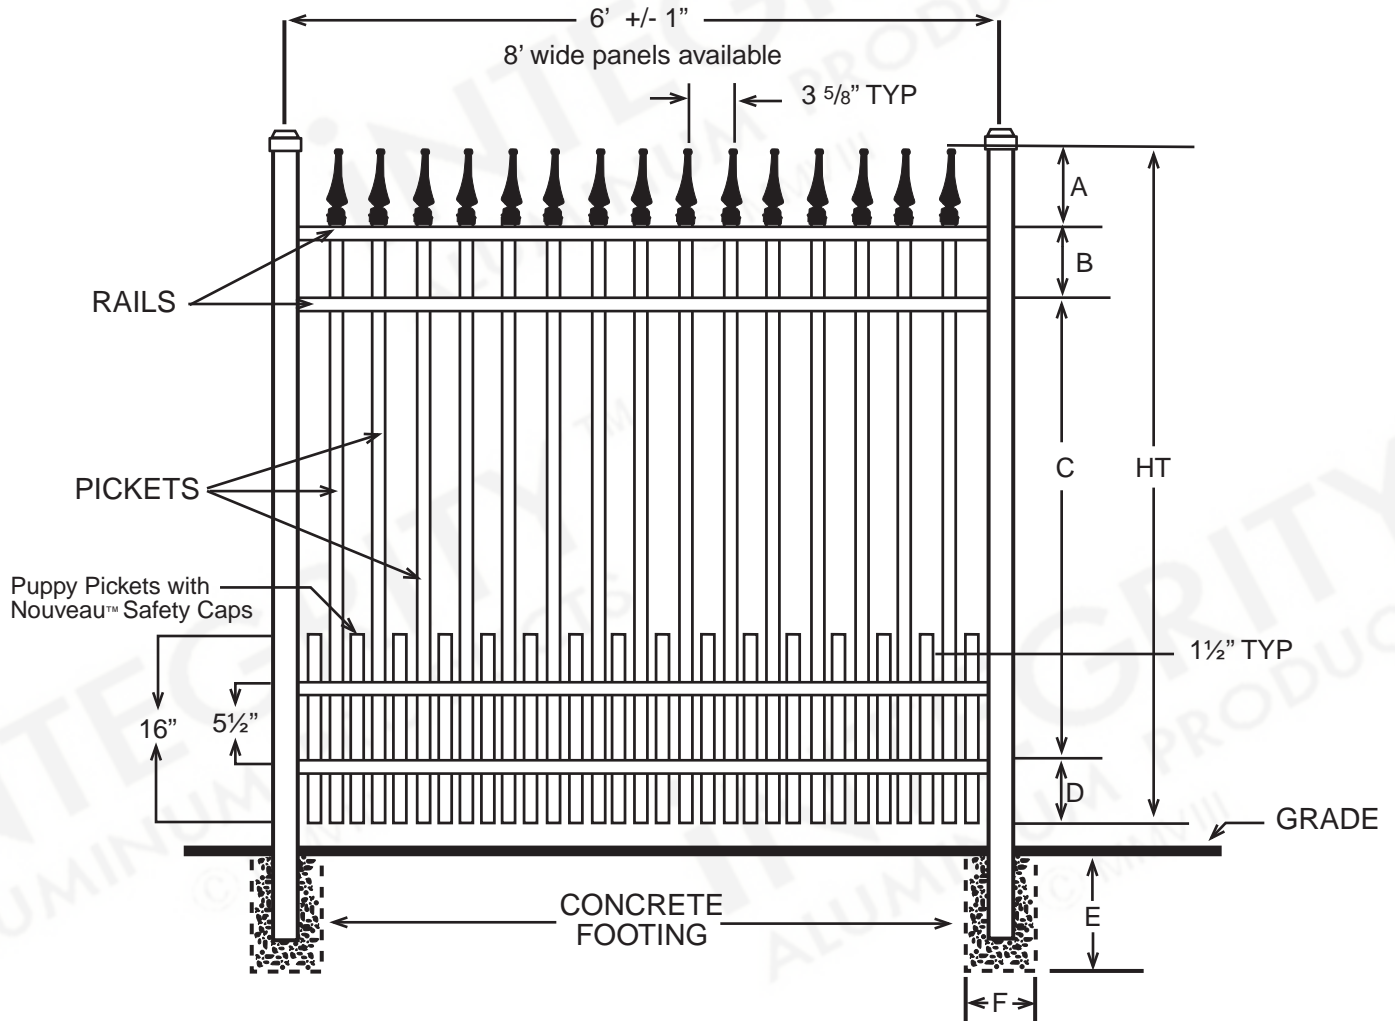

INTEGRITY™

ALUMINUM PRODUCTS

800.762.8876

MISSION POINT™ PREMIER w/ PUPPY PICKETS

DIMENSIONS						
HT	A	B	C	D	E	F
3'	4½"	6"	20"	5½"	Per Local Code	
3½'	4½"	6"	26"	5½"	Per Local Code	
4'	4½"	6"	32"	5½"	Per Local Code	
5'	4½"	6"	44"	5½"	Per Local Code	
6'	4½"	6"	56"	5½"	Per Local Code	
All Dimensions Are Nominal						

SPECIFICATIONS COMMERCIAL PREMIER	
Posts Available	2" x 2" x .080 Wall 2" x 2" x .125 Wall 2½" X 2½" X .100 Wall 3" x 3" x .125 Wall
Horizontal Rails Side Walls Top Walls	1⅜" x 1¼" .088" .065"
Pickets Picket Spacing	¾" x ¾" x .055 Wall 3⅝" and 1½"
Heights Available	3, 3½, 4, 5 & 6 Ft.
Widths Available	6 & 8 Ft.