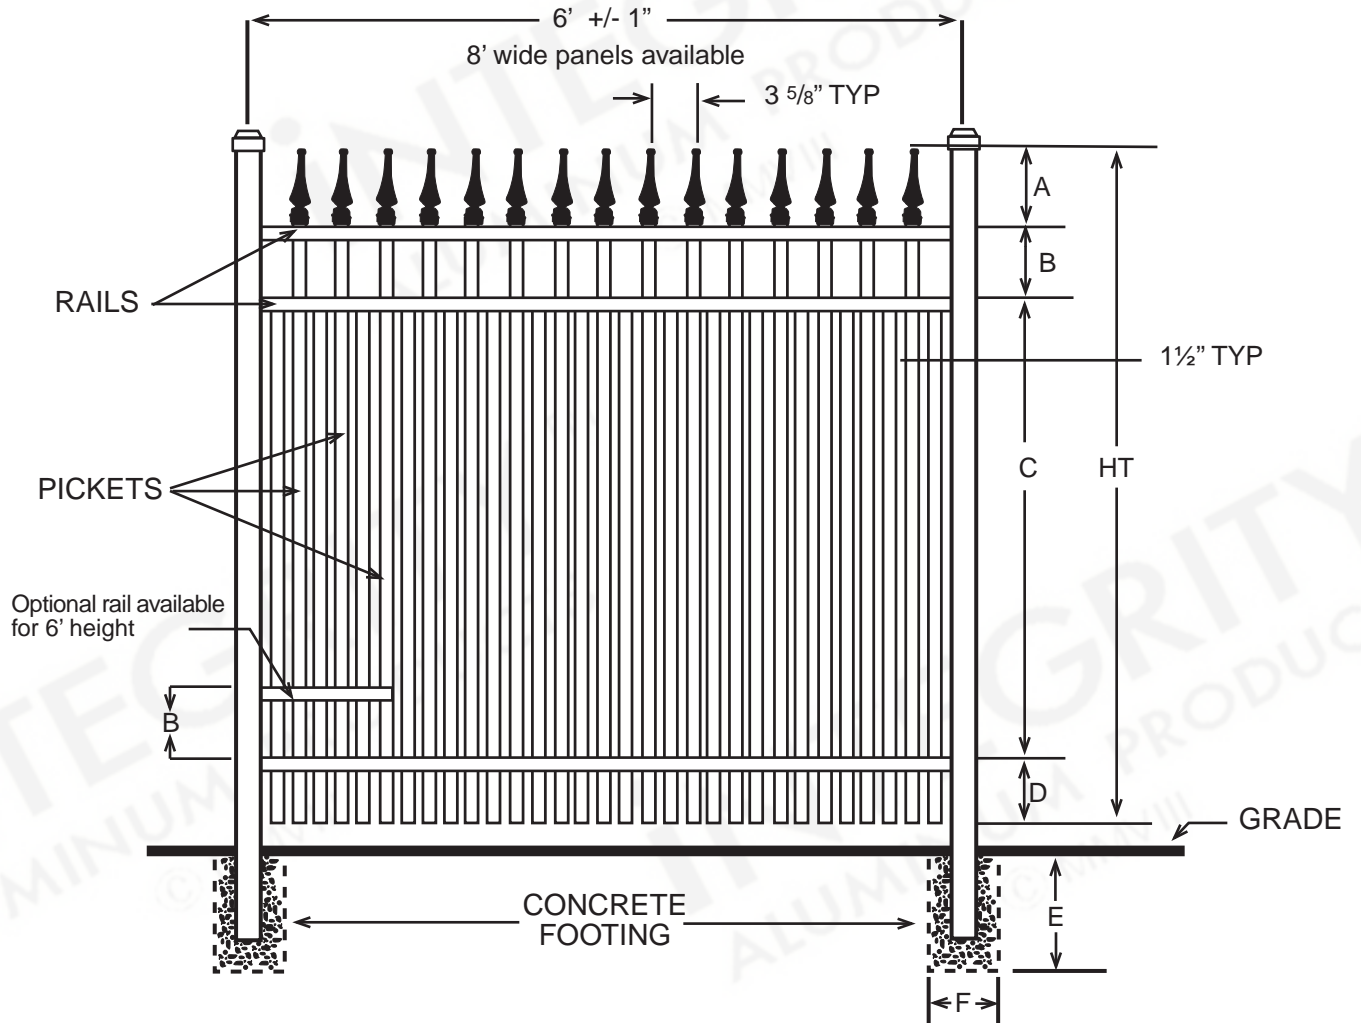

INTEGRITY™

ALUMINUM PRODUCTS

800.762.8876

MISSION POINT™ PREMIER EXTREME

DIMENSIONS						
HT	A	B	C	D	E	F
3'	4½"	6"	20"	5½"	Per Local Code	
3½'	4½"	6"	26"	5½"	Per Local Code	
4'	4½"	6"	32"	5½"	Per Local Code	
5'	4½"	6"	44"	5½"	Per Local Code	
6'	4½"	6"	56"	5½"	Per Local Code	
All Dimensions Are Nominal						

SPECIFICATIONS COMMERCIAL PREMIER

Posts Available	2" x 2" x .080 Wall 2" x 2" x .125 Wall 2½" X 2½" X .100 Wall 3" x 3" x .125 Wall
Horizontal Rails Side Walls Top Walls	1⅜" x 1¼" .088" .065"
Pickets Picket Spacing	¾" x ¾" x .055 Wall 1½"
Heights Available	3, 3½, 4, 5 & 6 Ft.
Widths Available	6 & 8 Ft.