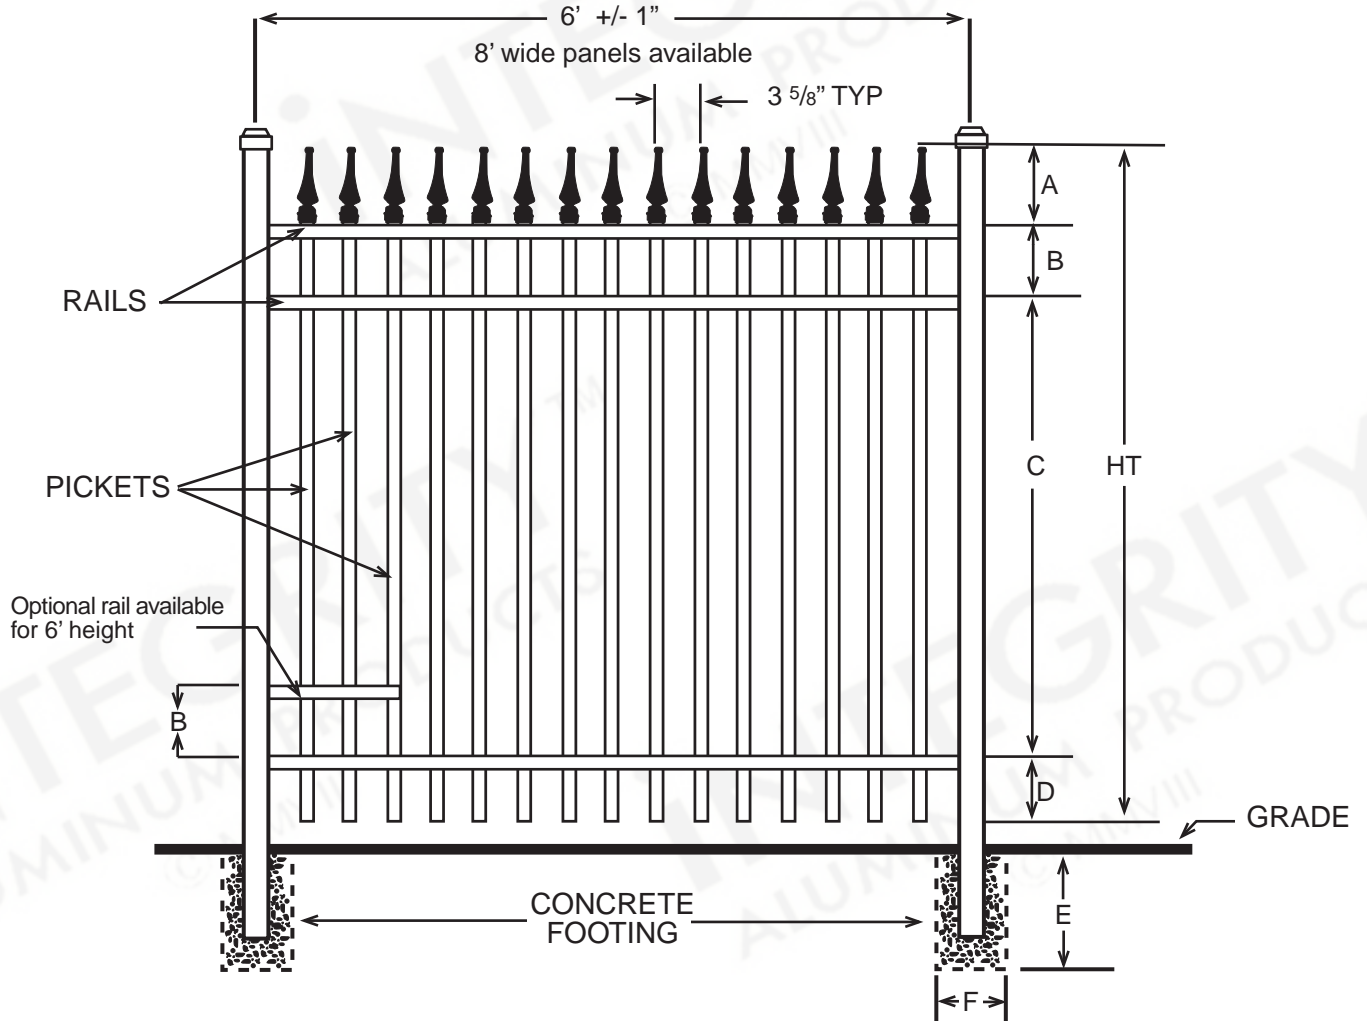

INTEGRITY™

ALUMINUM PRODUCTS

800.762.8876

MISSION POINT™ PREMIER

DIMENSIONS						
HT	A	B	C	D	E	F
3'	4½"	6"	20"	5½"	Per Local Code	
3½'	4½"	6"	26"	5½"	Per Local Code	
4'	4½"	6"	32"	5½"	Per Local Code	
5'	4½"	6"	44"	5½"	Per Local Code	
6'	4½"	6"	56"	5½"	Per Local Code	
All Dimensions Are Nominal						

SPECIFICATIONS COMMERCIAL PREMIER	
Posts Available	2" x 2" x .080 Wall 2" x 2" x .125 Wall 2½" X 2½" X .100 Wall 3" x 3" x .125 Wall
Horizontal Rails Side Walls Top Walls	1⅜" x 1¼" .088" .065"
Pickets Picket Spacing	¾" x ¾" x .055 Wall 3⅝"
Heights Available	3, 3½, 4, 5 & 6 Ft.
Widths Available	6 & 8 Ft.